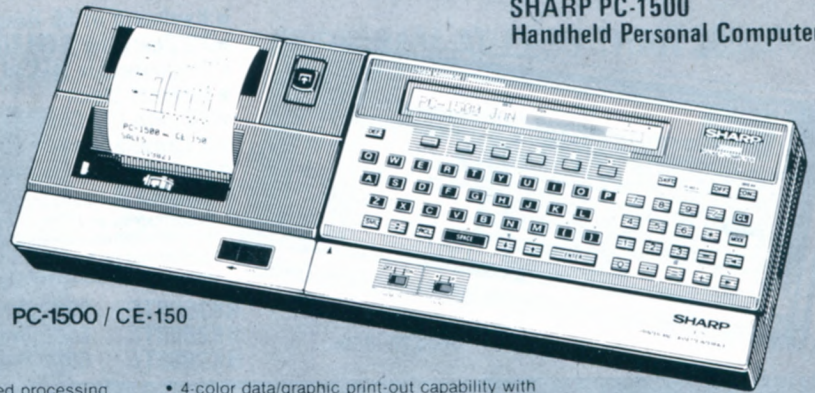

Graphics Library

- G-1 GRID
- G-2 LAXES
- G-3 LGRID
- G-4 XAXIS
- G-5 YAXIS
- G-6 F(x)
- G-7 Pie
- G-8 Bar
- G-9 AXES
- G-10 WINDOW
- G-11 CURSOR
- G-12 FXD
- G-13 FRAME

Mathematics Library

- M-1 Ordinary Differential Equations
- M-2 Fourier Analysis
- M-3 Coordinate Transforms
- M-4 Complex Arithmetic
- M-5 Matrix Arithmetic
- M-6 Integration
- M-7 Special Functions
- M-8 Nonlinear Equations
- M-9 Eigenvalues
- M-10 Interpolation
- M-11 Solution of Linear Systems
- M-12 Solution of Nonlinear Systems
- M-13 Optimization
- M-14 Polynomial Arithmetic
- M-15 Convolution
- M-16 Error Function and It's Complement

Electrical Engineering Library

- E-1 Complex Arithmetic with Polar I/O Capabilities
- E-2 Fourier Analysis
- E-3 Network Analysis
- E-4 Bode/Nyquist Calculations
- E-5 Complex Roots of a Polynomial
- E-6 Transistor Parameter Conversions
- E-7 Active Filters
- E-8 Passive Filters
- E-9 Phase-Locked Loop Analysis
- E-10 Series to Parallel Conversions
- E-11 Smith Chart Calculations
- E-12 Signal Detection
- E-13 Multiplication of Polynomials
- E-14 Decibels, Nepers, Power, Voltage, Current Ratio Conversions
- E-15 Reactance Chart
- E-16 Complex Matrix Arithmetic

SHARP CE-150 4-Color Printer/Cassette Interface for PC-1500

SHARP

SHARP PC-1500 Handheld Personal Computer

PC-1500 / CE-150

Superior Features

- 8-bit C-MOS CPU for high-speed processing with reduced power consumption
- Powerful BASIC with versatile commands and statements
- Huge memory capacity with 16k-byte ROM and 3.5k-byte RAM, expandable to 7.5k-bytes with Memory Module CE-151 or to 11.5k-bytes with CE-155.
- 4-color data/graphic print-out capability with Graphic Printer/Cassette Interface CE-150
- 7 x 156 dot display with graphics
- Typewriter key arrangement
- Six user-programmable keys
- Wide range of applications for business, engineering and hobbies

Your Cost

$229.95

Item No.	Model	Description	Retail	Your Cost	Shpg Wt
SHPC1500	PC-1500	Handheld Personal Computer	$300.00	$229.95	7 lbs
SHCE150	CE-150	Printer/Cassette Interface for PC-1500	250.00	199.95	4 lbs
SHCE151	CE-151	4K Byte RAM Expansion Unit	75.00	65.00	3 lbs
SHCE152	CE-152	Cassette Tape Recorder	100.00	88.00	6 lbs
SHCE155	CE-155	8K Byte RAM Expansion Unit	150.00	124.00	3 lbs
SHCE158	CE-158	RS232 Interface	225.00	189.00	3 lbs
SHCE159	CE-159	8K Byte RAM w/Battery Pack	175.00	149.00	3 lbs

ACCESSORIES

SHEA850B	EA-850B	4 black replacement pens for PC-1500	$3.95		
SHEA850C	EA-850C	4 color (Black, red, green, blue) replacement pens for PC-1500	3.95		2 lbs ea
SHEA1500	EA-1500P	5 roll pack - roll paper for CE-150	1.95		

BMC BM-12A 12" Green Phosphor Monitor

- Input Signals: Composite Video Signal, Negative SYNC.
  1.0 +0.5V P-P, 75 ohm
- CRT Size: 31 cm diag. (12 inch diag.)
- Phosphor: P31 (Green)
- Semiconductors: IC 1
  Transistors 14
  Diodes 14
- Video Amp Bandwidth: 15 MHz
- Display Format: 1920 Characters max. (80 char. x 24 lines)
- Power Input: AC 120V, 60 Hz/230V, 50 Hz
- Power Consumption: 26W

Your Cost **$94.00**

BMC BM-12EN 12" Green Phosphor Monitor

- Input Signals: Composite Video Signal, Negative SYNC.
  1.0 +0.5V P-P, 75 ohm
- CRT Size: 31 cm diag. (12 inch diag.)
- Phosphor: P31 (Green) Non glare
- Semiconductors: IC 1
  Transistors 15
  Diodes 16
- Video Amp Bandwidth: 20 MHz
- Display Format: 1920 Characters max. (80 char. x 24 lines)
- Power Input: AC 120V, 60 Hz/230V, 50 Hz
- Power Consumption: 26W

Your Cost **$159.00**

BMC BM-1400CL 13" Color Monitor

- CRT: 13V, 90° deflection
- CRT Type: TV-grade, slit type screen
- Input Signal: Composite video signals, 1.0V P-P negative synchronous signals
- Scan Frequency: Horizontal - 15.75 kHz
  Vertical - 60 Hz
- Video Circuit: Amplifier type, Linear
- Horizontal Resolution: 270 lines (at the center)
- Outside Controls: Power (On/Off), Picture, Tint, Color, Brightness, Vertical hold
- Power Input: AC 120 volts 60 Hz (AC 220-240 volts 50 Hz)
- Power Consumption: 58 watts