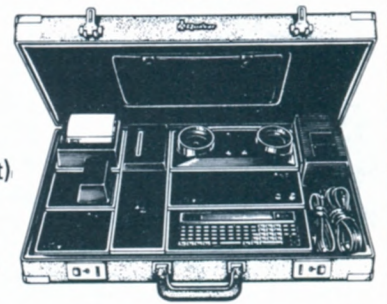

HK2500TE
HK2600TE
HK2608TE

6502 Processor with 2K RAM
6502 Processor with 4K RAM
6502 Processor with 8K RAM

Retail: $329.00
Retail: $379.00
Retail: $479.00

Your Cost: $279.95
Your Cost: $324.95
Your Cost: $399.95